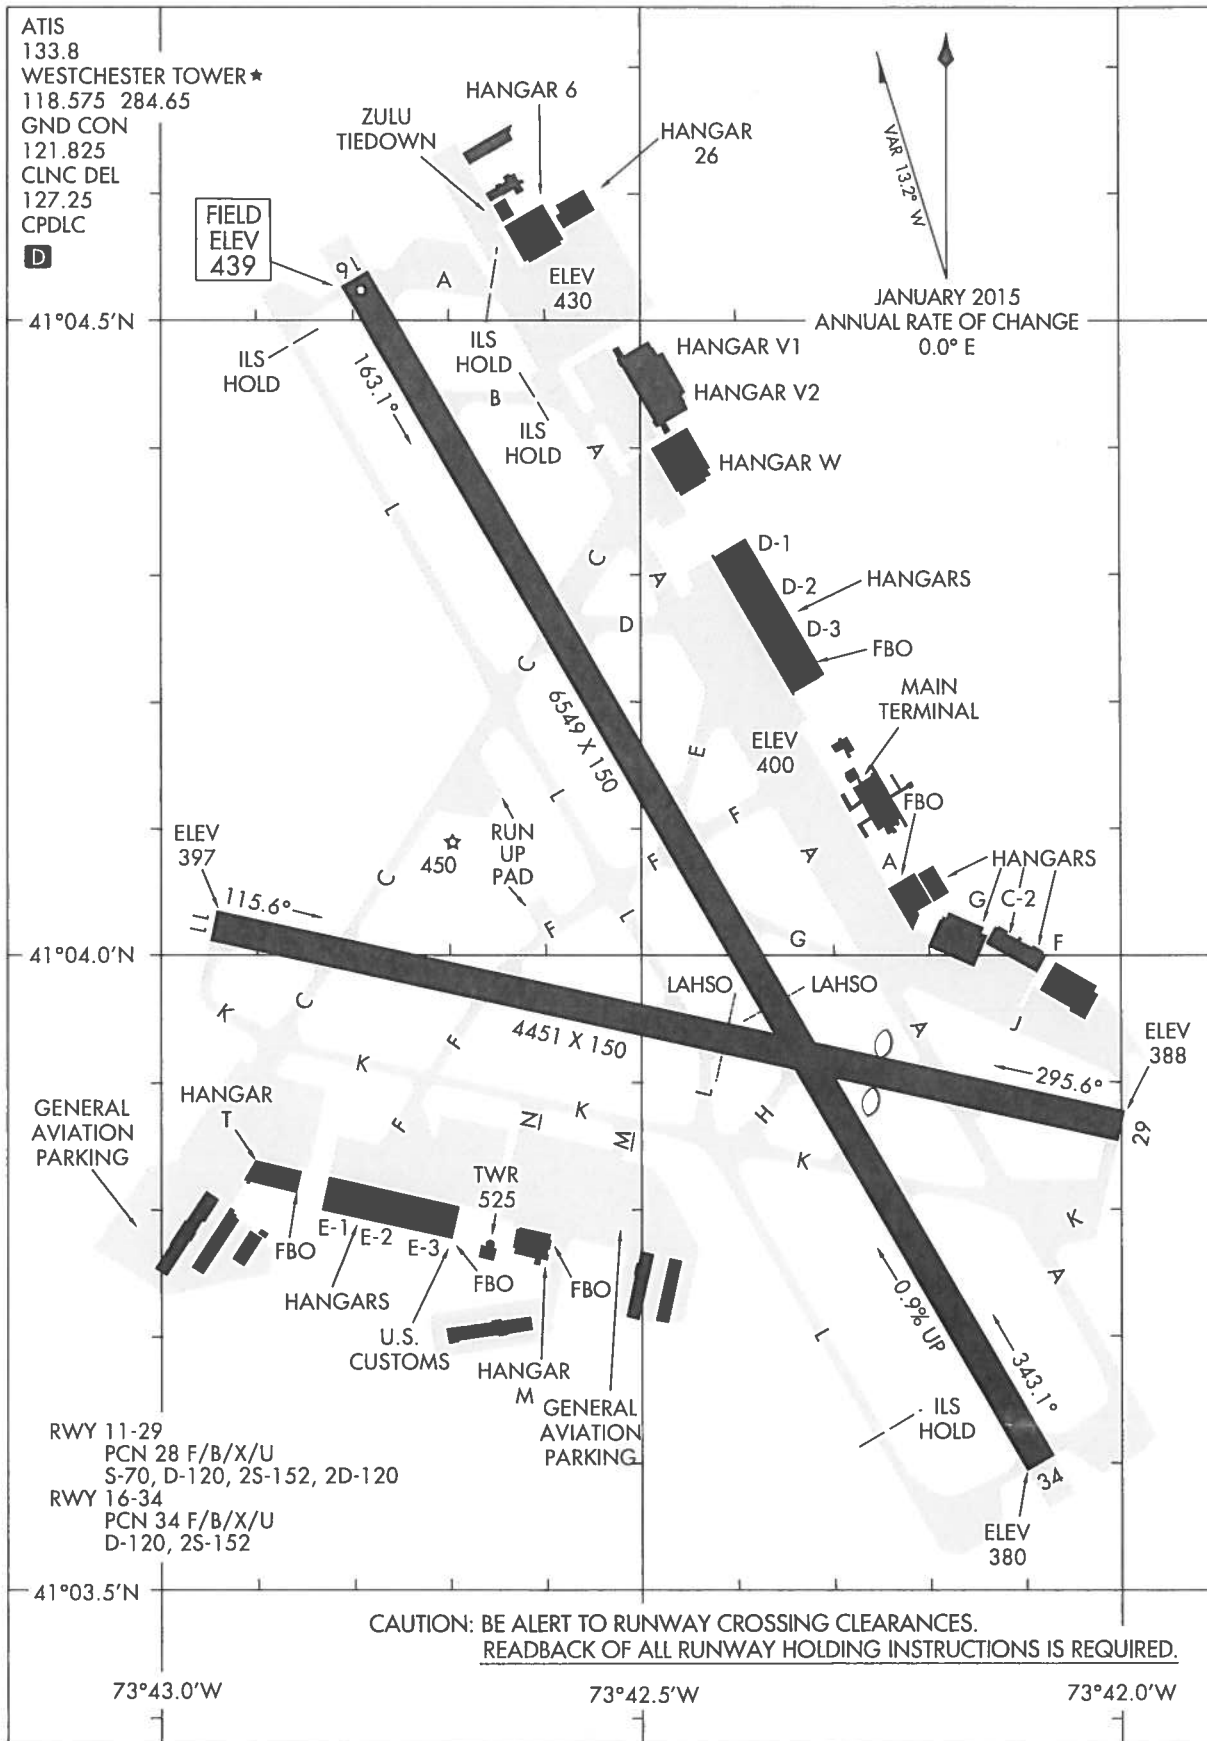

AIRPORT DIAGRAM

AL-651 (FAA)

WESTCHESTER COUNTY (HPN)
WHITE PLAINS, NEW YORK

AIRPORT DIAGRAM

WHITE PLAINS, NEW YORK
WESTCHESTER COUNTY (HPN)